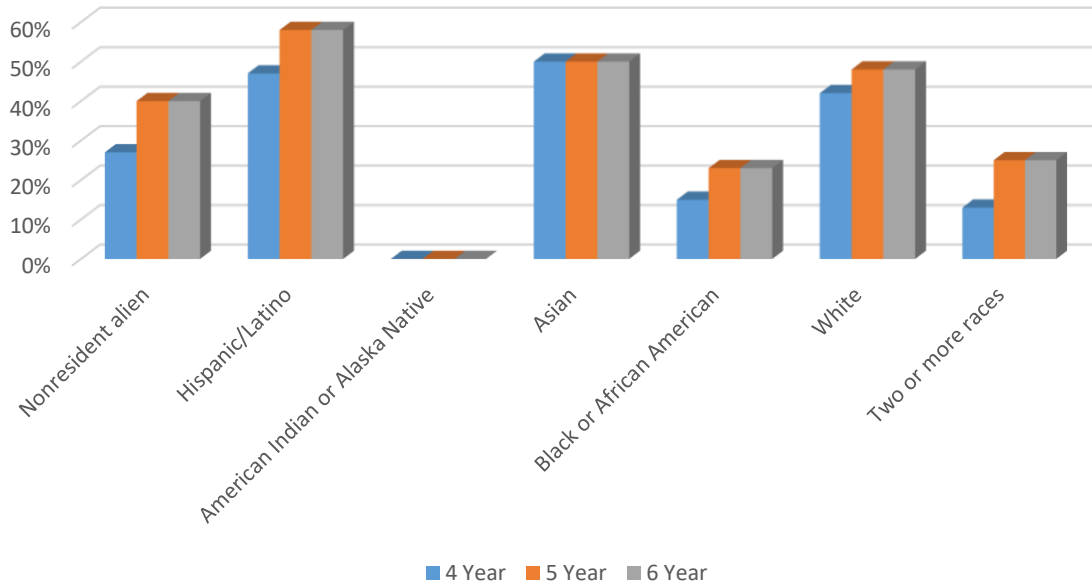

First to second year retention rate of first-time bachelor's degree-seeking undergraduates

Graduation rates by gender based on Cohort Year 2013

Graduation rates by Ethnicity based on Cohort Year 2013

4-year average Student Right-to-Know completion or graduation rate calculation