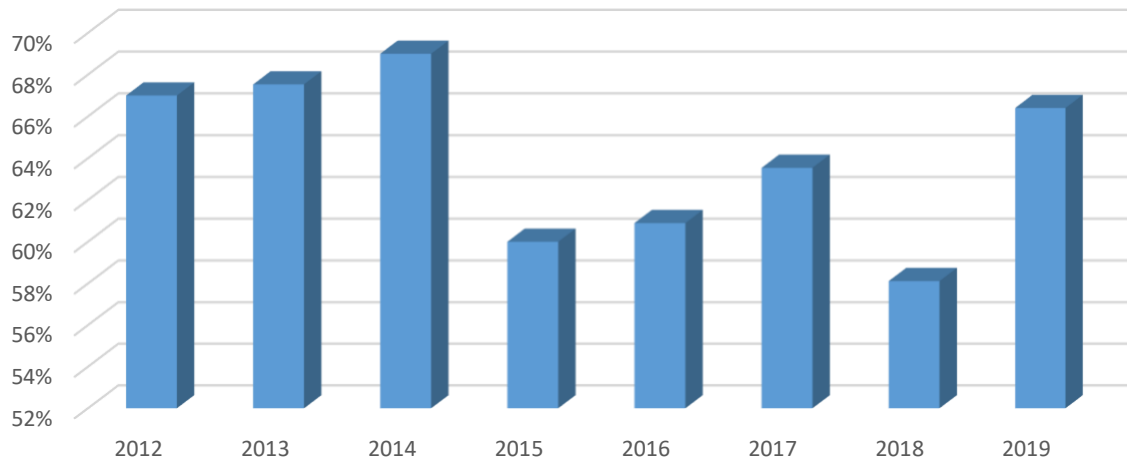

First to second year retention rate of first-time bachelor's degree-seeking undergraduates

Graduation rates by gender based on Cohort Year 2013

Graduation rates by Ethnicity based on Cohort Year 2013

4-year average Student Right-to-Know completion or graduation rate calculation